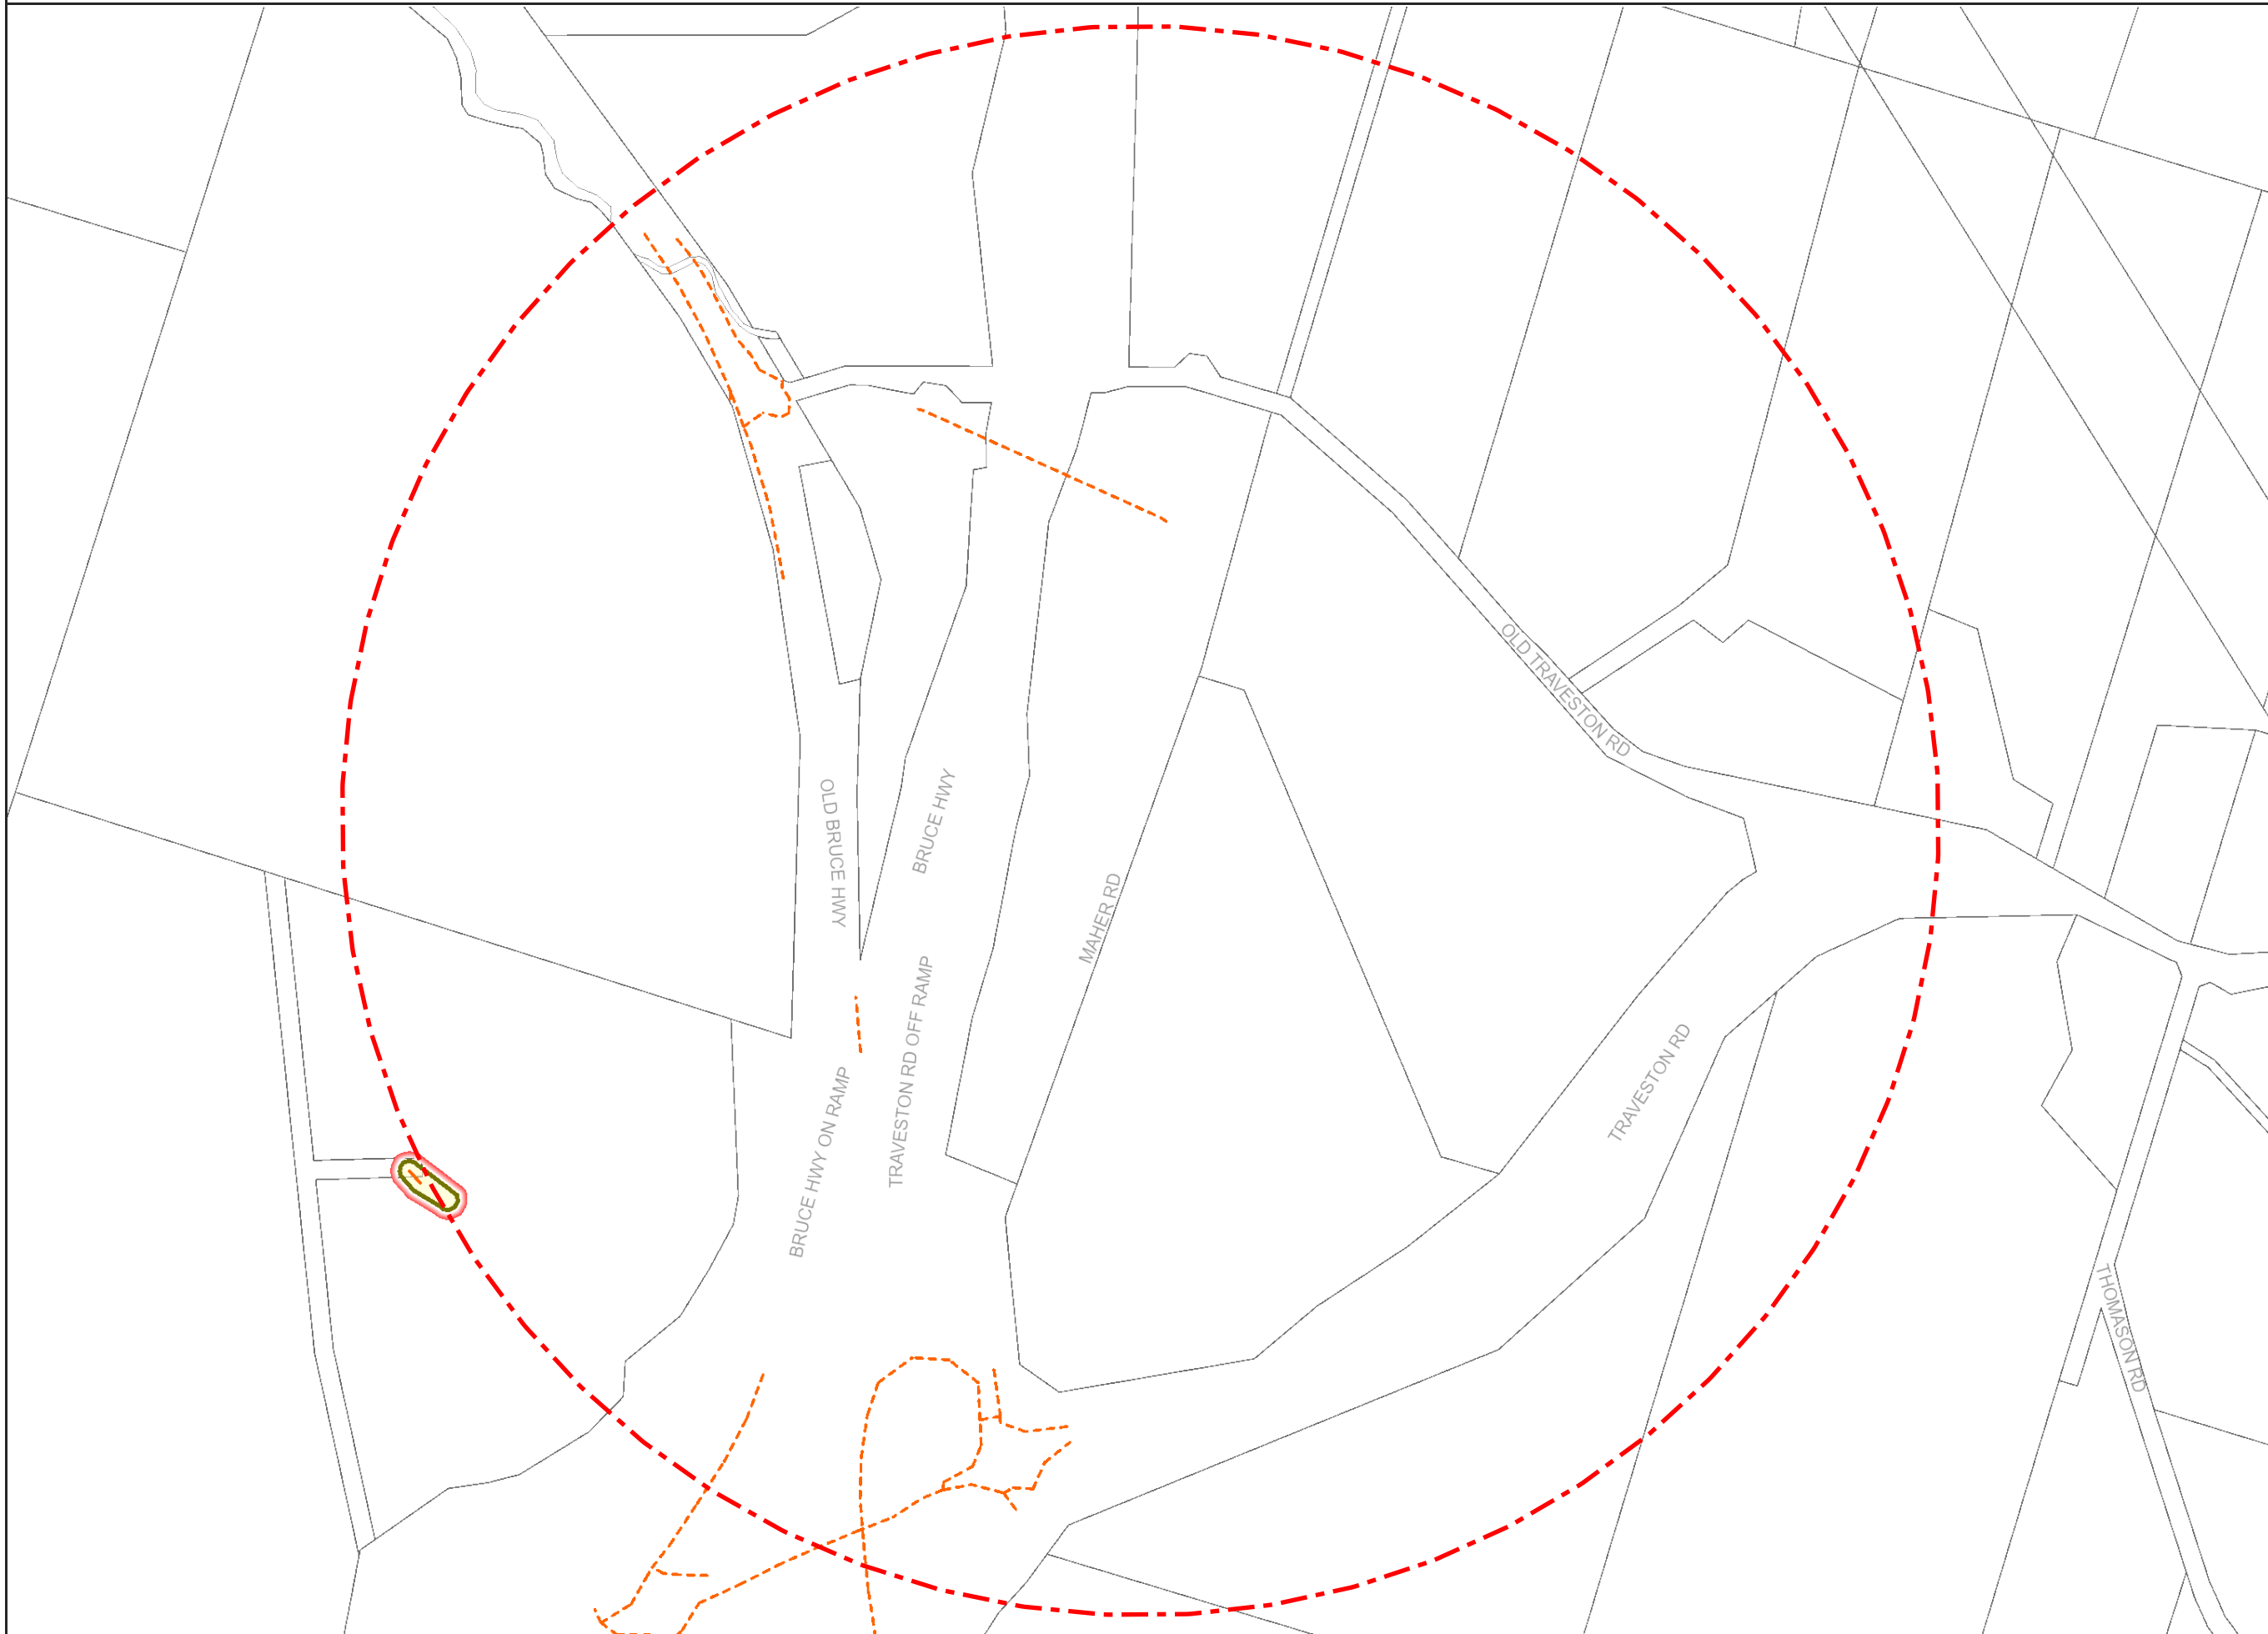

DBYD

Sequence: 210145918

Date: 08/04/2022

Scale: 1:6506

OVERVIEW

For a full list of Map Symbols, please refer to the supplied DBYD Symbolology Legend page

AS5488 Category "D" Plan

DISCLAIMER: While reasonable measures have been taken to ensure the accuracy of the information contained in this plan response, neither Energex nor PelicanCorp shall have any liability whatsoever in relation to any loss, damage, cost or expense arising from the use of this plan response or the information contained in it or the completeness or accuracy of such information. Use of such information is subject to and constitutes acceptance of these terms.

All underground cables shall be treated as being energised. Where a cable is located that is not represented on the ENERGEX DBYD map, then ENERGEX shall be contacted immediately.

This output provides details of the ENERGEX electrical network. As variations map exist no responsibility is incurred by ENERGEX for the accuracy or completeness of the information provided. Exact positions of cables and electrical connectivity should be confirmed on site.